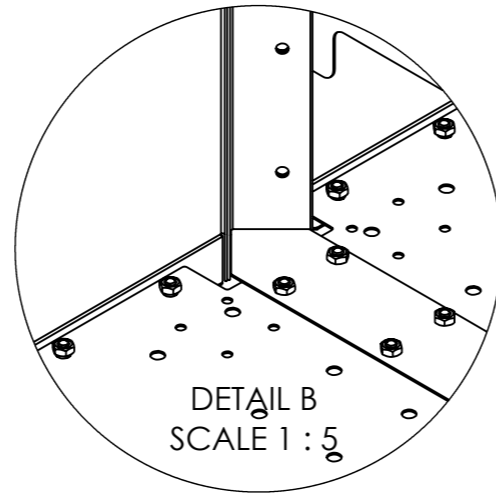

1-A

1-B

1-C

Models from height 500mm  
2 connecting struts one above the other

MH-1204

2

6x

4x

Only for models bigger than 300mm

Optional:

Bottom plate

Bottom plate connector

3x